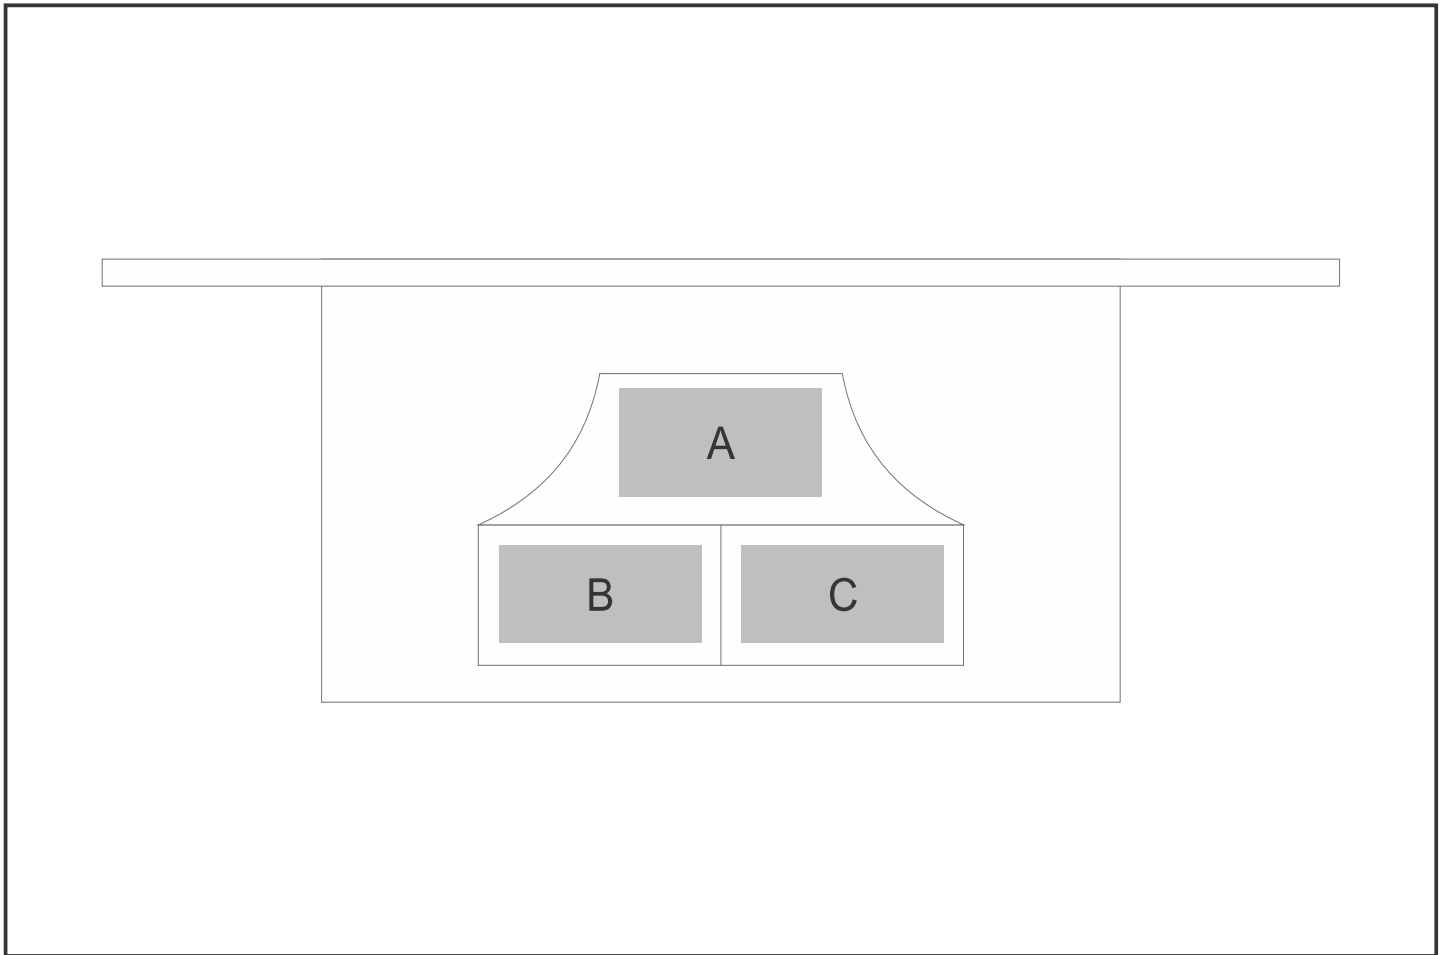

ALT-CRW

Crew Waiters Apron

Need to know:

- Includes 1-Colour, 1-Position Screen Print (setup fee applies)

Branding Options:

| Position | Branding Method (Branding Code) | No. of Colours | Dimension |
|----------|---------------------------------------|----------------|-------------------------|
| A | Digital Transfer Clothing A6 (DTC-A6) | Full Colour | 148mm wide x 100mm high |
| A | Digital Transfer Clothing A5 (DTC-A5) | Full Colour | 200mm wide x 100mm high |
| A | Silicone (STP-A) | N/A | 30mm wide x 30mm high |
| A | Silicone (STP-B) | N/A | 50mm wide x 50mm high |
| A | Silicone (STP-C) | N/A | 80mm wide x 80mm high |
| A | Silicone (STP-D) | N/A | 120mm wide x 40mm high |

| | | | |
|---|---------------------------------------|-------------|------------------------|
| B | Digital Transfer Clothing A6 (DTC-A6) | 1 Colour | 148mm wide x 90mm high |
| B | Digital Transfer Clothing A5 (DTC-A5) | Full Colour | 200mm wide x 90mm high |
| B | Embroidery (EMB-A) | N/A | 50mm wide x 50mm high |

| | | | |
|---|-------------------|----------|------------------------|
| B | Screen Print (SA) | 1 Colour | 160mm wide x 70mm high |
| B | Silicone (STP-A) | N/A | 30mm wide x 30mm high |
| B | Silicone (STP-B) | N/A | 50mm wide x 50mm high |
| B | Silicone (STP-C) | N/A | 80mm wide x 70mm high |
| B | Silicone (STP-D) | N/A | 120mm wide x 40mm high |

| | | | |
|---|---------------------------------------|-------------|------------------------|
| C | Digital Transfer Clothing A6 (DTC-A6) | Full Colour | 148mm wide x 90mm high |
| C | Digital Transfer Clothing A5 (DTC-A5) | Full Colour | 200mm wide x 90mm high |
| C | Embroidery (EMB-A) | N/A | 50mm wide x 50mm high |
| C | Screen Print (SA) | 1 Colour | 160mm wide x 70mm high |
| C | Silicone (STP-A) | N/A | 30mm wide x 30mm high |
| C | Silicone (STP-B) | N/A | 50mm wide x 50mm high |
| C | Silicone (STP-C) | N/A | 80mm wide x 70mm high |
| C | Silicone (STP-D) | N/A | 120mm wide x 40mm high |